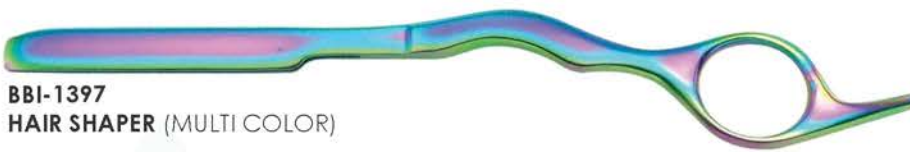

BBI-1393
CORN & CALLUS RASP

BBI-1394
BLADES

BBI-1395
HAI SHAPER (RUBBER GRIP HANDLE)

BBI-1396
MULTI PROFESSIONAL STYLING RAZOR
(LIGHT WEIGHT RAZOR WITH RUBBER HANDLE FOR A SURE GRIP
TEXTURIZER BLEND AND LAYER EXTREMELY SHARP BLADE FOR A PERFECT CUT)