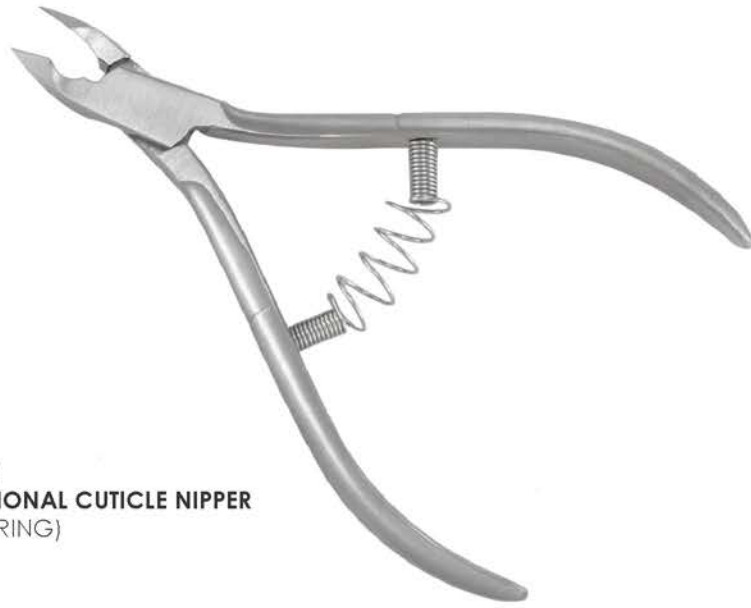

BBI-1277
CUTICLE NIPPER
(RUBBER GRIP HANDLE)

BBI-1278
CUTICLE NIPPER
(PLAIN RUBBER GRIP HANDLE)

BBI-1279
PROFESSIONAL CUTICLE NIPPER
(SPRING ACTION)

BBI-1280
PROFESSIONAL CUTICLE NIPPER
(BOX JOINT LONG HANDLE)

BBI-1281
NEW STYLE ACRYLIC NIPPER
(BOX JOINT DOUBLE SPRING EASY GRIP HANDLE WITH LOCK)

BBI-1282
ACRYLIC NIPPER

BBI-1283
PROFESSIONAL ACRYLIC NIPPER
(DOUBLE SPRING WITH LOCK)

BBI-1284
ACRYLIC NIPPER

BBI-1285
PROFESSIONAL CUTICLE NIPPER
(WITH SPRING)

BBI-1286
CUTICLE NIPPER
(SCISSOR STYLE HANDLE
FOR EASY TRIMMING OF HAND
NAILS AND CUTICLES)

BBI-PCN-1287
TWEEZER NIPPER
(SERRATED HANDLE)

BBI-19288
NIP-N-PUSH
(TWEEZER STYLE CUTICLE NIPPER WITH HANDY PUSHER)