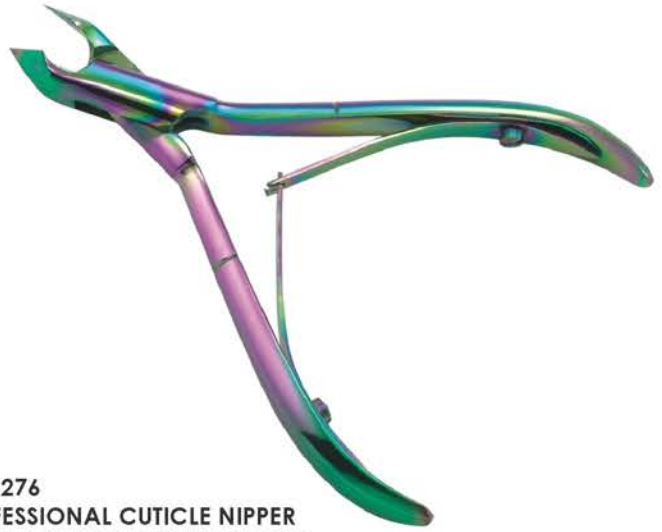

BBI-1266
CUTICLE NIPPER
(BOX JOINT GERMAN STYLE)

BBI-1267
PROFESSIONAL CUTICLE NIPPER
(SCREW JOINT ADJUSTABLE SPRING)

BBI-1268
CUTICLE NIPPER
(BOX JOINT SINGLE SPRING
EXTRA LONG JAW GERMAN STYLE)

BBI-1269
PROFESSIONAL CUTICLE NIPPER
(SCREW JOINT WIRE SPRING)

BBI-1270
PROFESSIONAL CUTICLE NIPPER
(NEW DESIGN HIDDEN SPRING)

BBI-1271
PREMIUM CUTICLE NIPPER
(BOX JOINT)

BBI-1272
CUTICLE NIPPER
(BOX JOINT)

BBI-1273
CUTICLE NIPPER
(BOX JOINT DOUBLE
AND SINGLE SPRING ROUND STYLE)

BBI-1274
CUTICLE NIPPER
(BOX JOINT DOUBLE SPRING)

BBI-1275
CUTICLE NIPPER
(BOX JOINT HALF GOLD PLATED)

BBI-1276
PROFESSIONAL CUTICLE NIPPER
(MULTI COLOR D/S SPRING BOX
JOINT RAZOR SHARP WITH PRECISION TIPS)