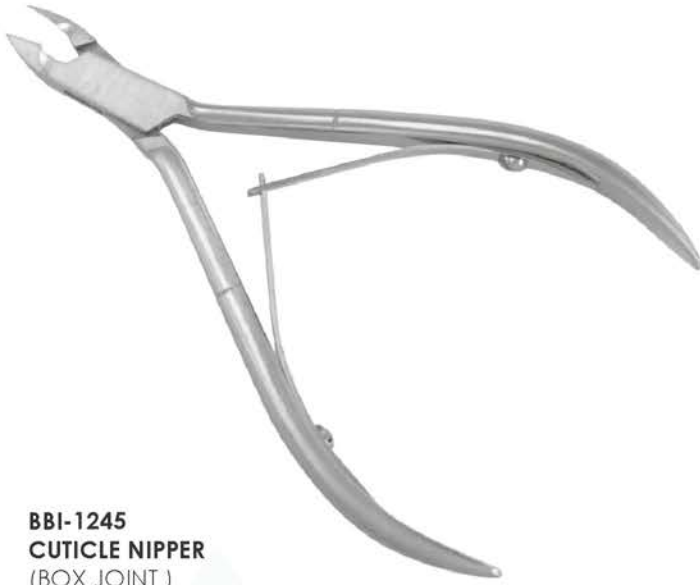

BBI-1236
SAFETY SCISSORS 3 1/2"
(TITANIUM COATED SPECIALLY DESIGNED
FOR CUTTING NASAL HAIRS)

BBI-1237
BUTTERFLY STYLE SCISSORS 3 1/2"

BBI-1238
NAIL SCISSORS

BBI-1239
COMMON SCISSORS 3 1/2"
(TITANIUM COATED)

BBI-1240
SILK / LINEN SCISSORS 3 1/2"

BBI-1241
CUTICLE SCISSORS 3 1/2"
(TITANIUM COATED, LARGE RINGS)

BBI-1242
SAFETY SCISSORS
(MULTI COLOR)

BBI-1243
HEN CUTICLE SCISSORS

BBI-1244
CAT CUTICLE SCISSORS

BBI-1245
CUTICLE NIPPER
(BOX JOINT)

BBI-1246
PREMIUM CUTICLE NIPPER
(BOX JOINT SINGLE SPRING)

BBI-1247
PROFESSIONAL CUTICLE NIPPER
(WITH WIRE SPRING)

BBI-1248
PROFESSIONAL CUTICLE NIPPER

BBI-1249
PROFESSIONAL CUTICLE NIPPER
(DOUBLE SPRING)